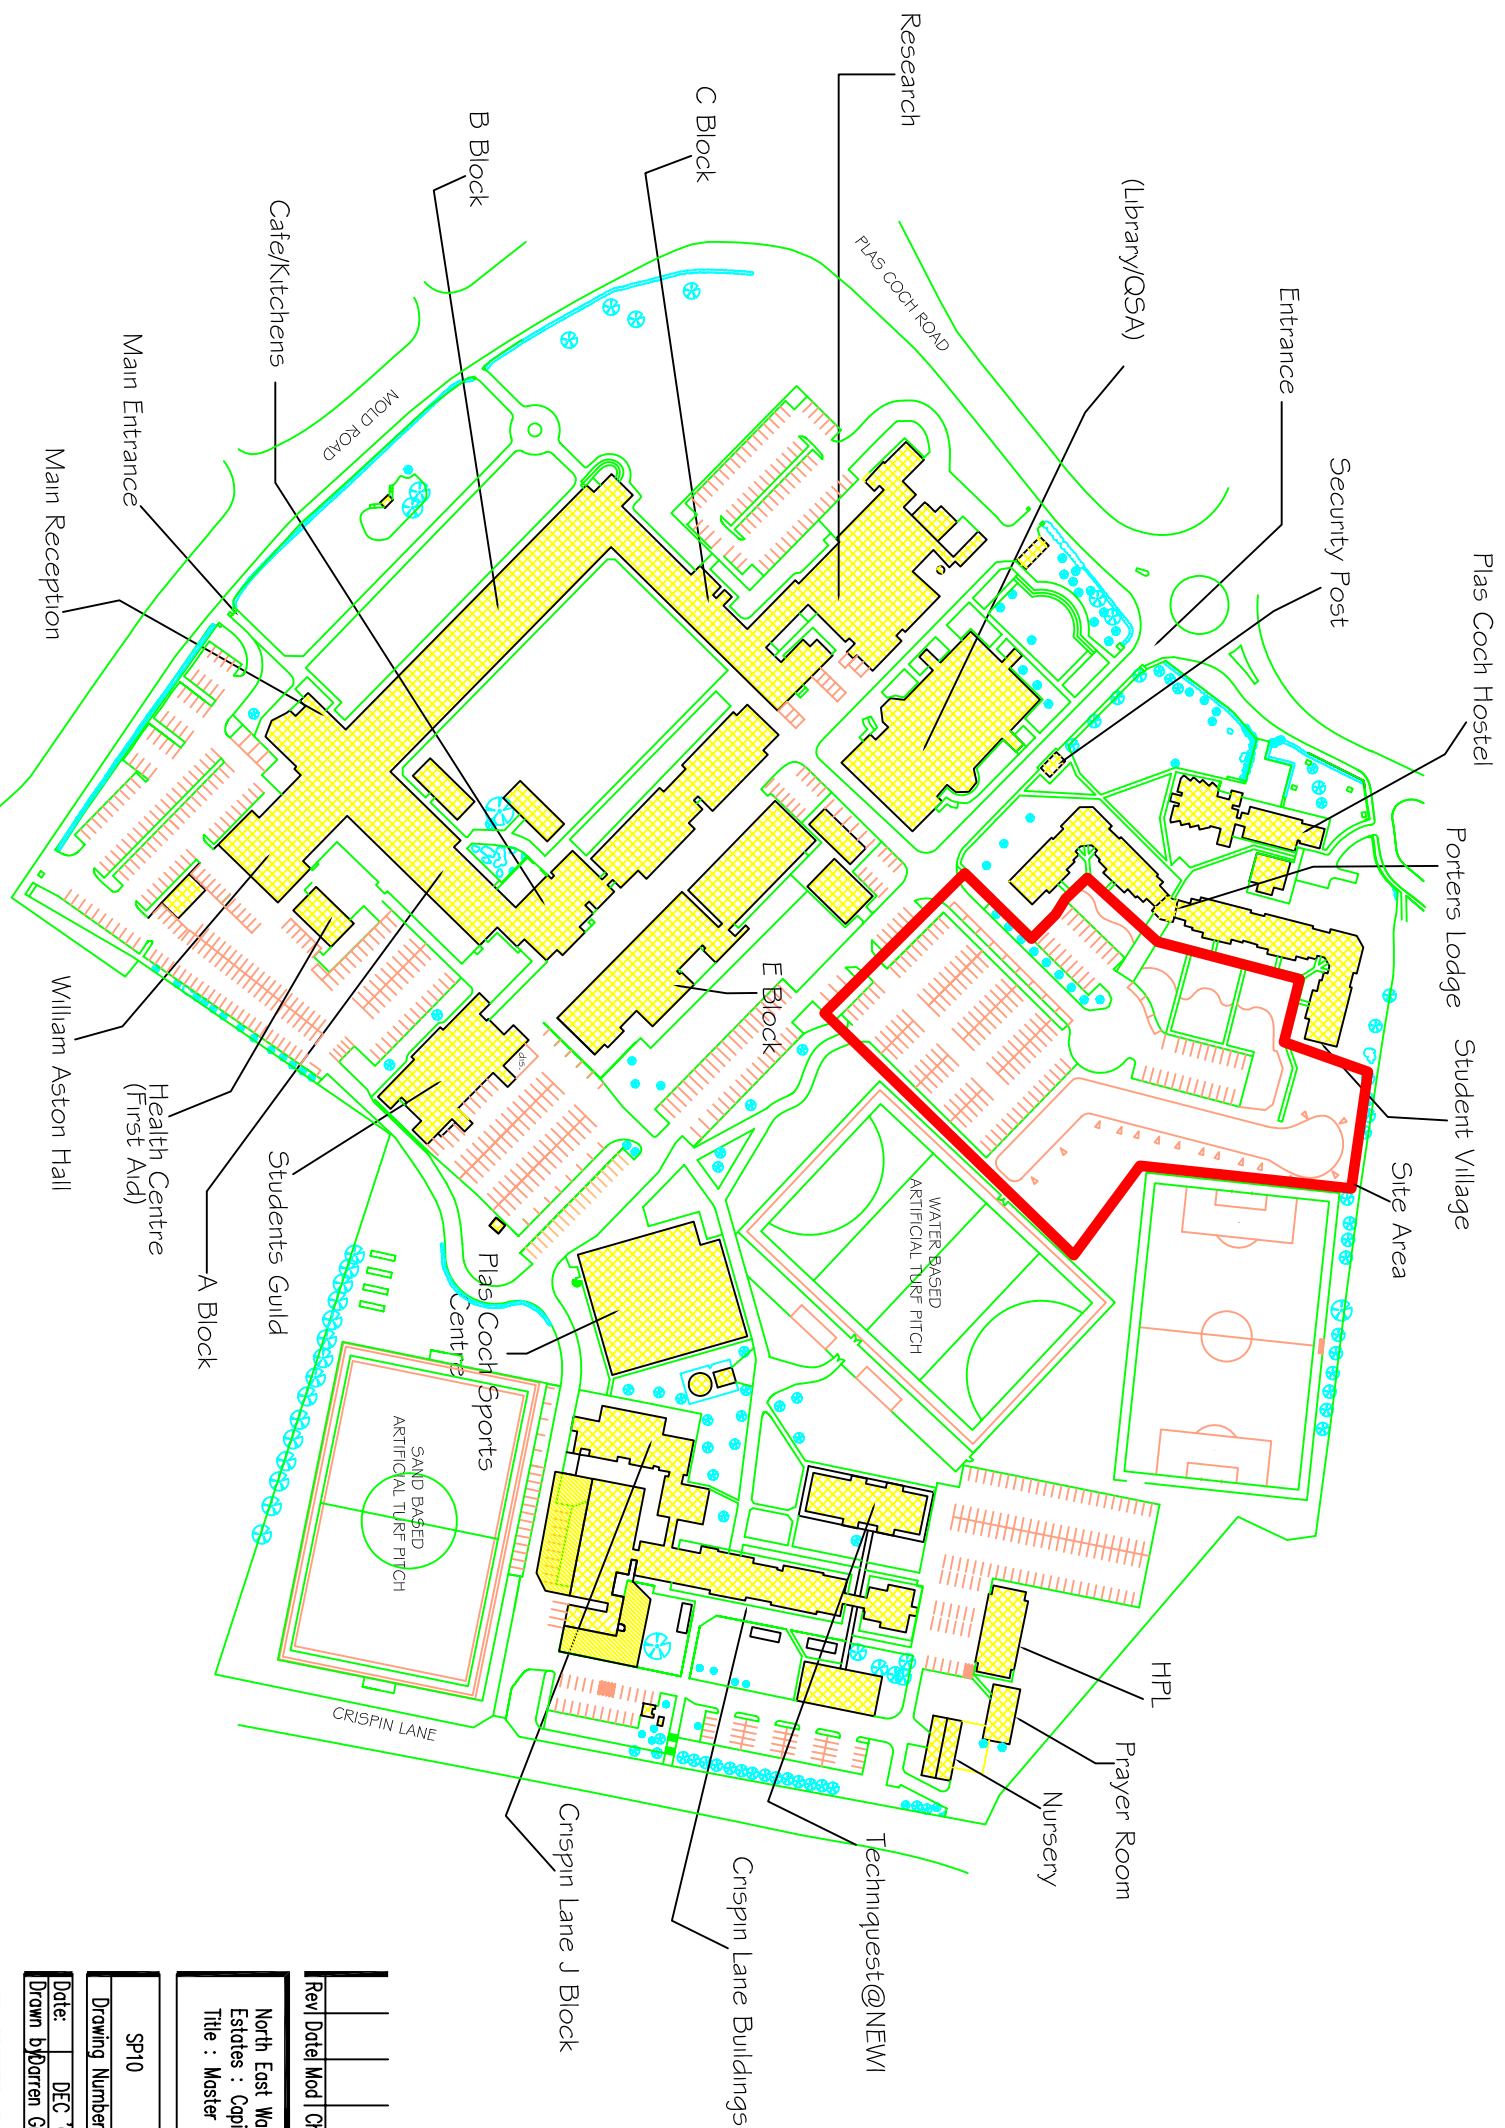

ALL DIMENSIONS TO BE CHECKED ON SITE BY CONTRACTOR

Rev	Date	Mod	Chkd	Description

North East Wales Institute of Higher Education
 Estates : Capital Projects Office
 Title : Master Site Plan

SP10				Issued by:
Drawing Number	Sheet	Revision	Issue date:	
Date: DEC '07	Scale: 1:2000	Paper Size: A3		
Drawn by: Daren Griffiths				